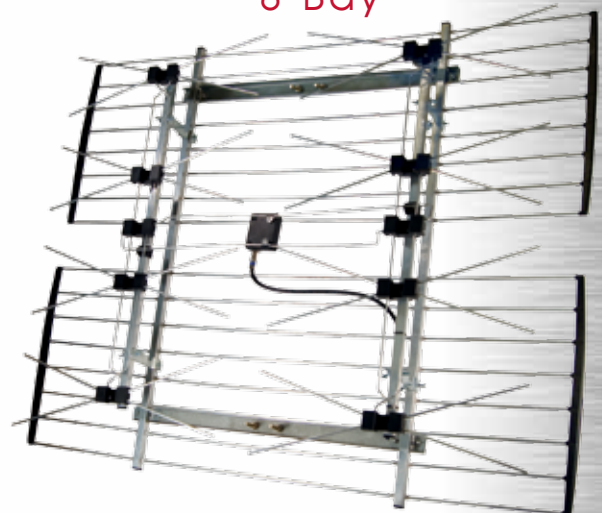

- Designed and tested for high quality HDTV digital and UHF reception
- Easy installation - Unfold, mount, and connect
- Long lasting, durable design:
  - Heavy duty aluminum elements
  - UV stabilized plastics
  - 75 Ohm PC balun built into antenna
- Easily mounts to a traditional antenna mast (sold separately)
- Rooftop, eave, or wall mountable
- Transparent design

**CONTENTS**

- Antenna
- Mounting Bracket
- Danger Label
- User Guide

**ULTRAtenna™  
 4-Bay**

**CM-4221HD SPECIFICATIONS**

**Reception Range**  
 UHF and HD Up to 60 miles

**Antenna Size (L x W x H)** 5.5 x 24.5 x 33 in.

**Turning Radius** 12.25 in.

**EXTREMEtenna™  
 8-Bay**

**CM-4228HD SPECIFICATIONS**

**Reception Range**  
 UHF and HD Up to 80 miles

**Antenna Size (L x W x H)** 5 x 49 x 33 in.

**Turning Radius** 24.5 in.